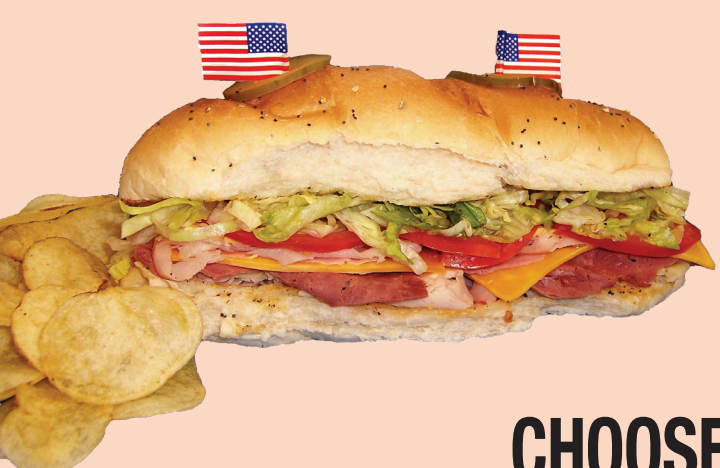

SUBS-WRAPS-WICHES-CROISSANTS

\$8.83 – Includes chips!

CHOOSE YOUR SANDWICH:

HOT OPTIONS

- | | |
|----------------------------|-------------------------|
| Ham or Turkey Bacon Cheese | Chicken Strip - Grilled |
| Turkey Bacon Ranch | Pepper Jack Chicken |
| Chicken Bacon Ranch | Cuban |
| Chicken Bacon Spinach | Reuben |

Cheese slice add \$1.04 Bacon add \$2.34

QUESADILLAS

- Spicy Ranch Chicken Quesadilla **\$8.83**
- Spicy Ranch Cheese Quesadilla **\$7.17**

DOUBLE DECK CLUB

- Three Slices of bread w/Ham, Turkey, American Cheese, Swiss Cheese, Bacon, and Buttermustard **\$11.43**